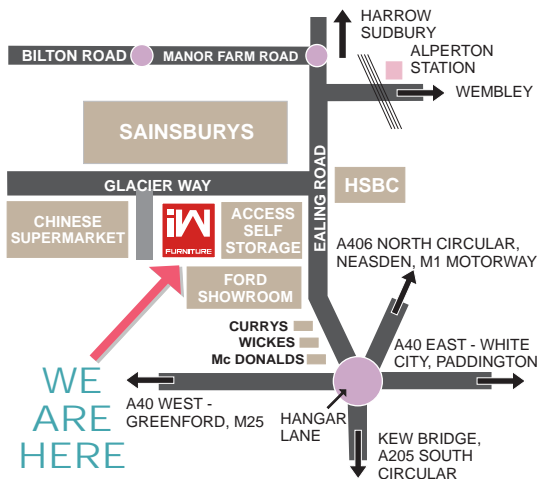

Tira Bedroom Furniture

Assembled Robes From £99.99

Glacier Way (off Ealing Road), Alperton, Middlesex, HA0 1BH

(opposite Sainsburys) **FREE PARKING!**

Tel: 020 8123 0117

40, Station Road, Colliers Wood, London, SW19 2LP