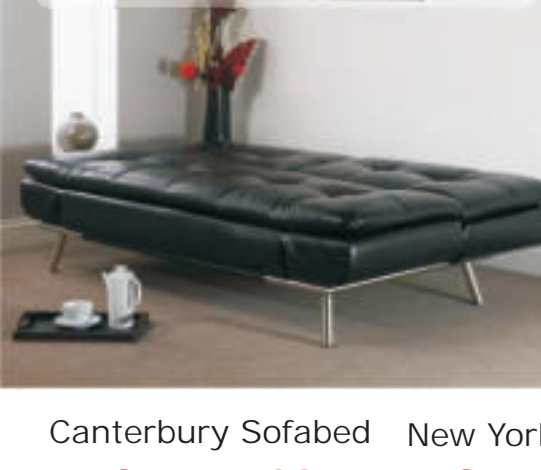

Canton Sofabed (black or brown)
£399.99

JK649 Sofabed (Sprung Mattress)
£399.99

Silk 1000 pocket-sprung Divan Set
Single 3' Double 4'6"
£249.99 £299.99
Kingsize 5' Super Kingsize 6'
£379.99 £459.99

Georgia 4'6" Orthopaedic Divan Set with 4 Drawers
£399.99

Canterbury Sofabed
£249.99

New York Sofabed
£429.99

Dawn Sofabed
£299.99

Night Nurse Orthopaedic Double Divan Set
£199.99

Emperor Divan Set
Single 3' Double 4'6"
£99.99 £159.99

Sofabeds From £249.99

Benito Leather Sofas
(3 Seater + 2 Seater) **£839.99**