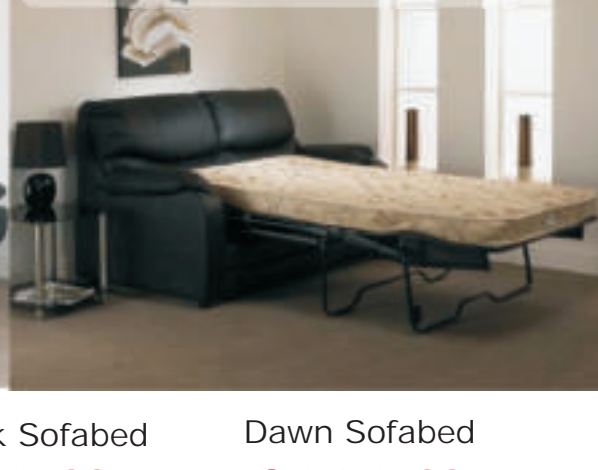

JK649 Sofabed (Sprung Mattress)
£399.99